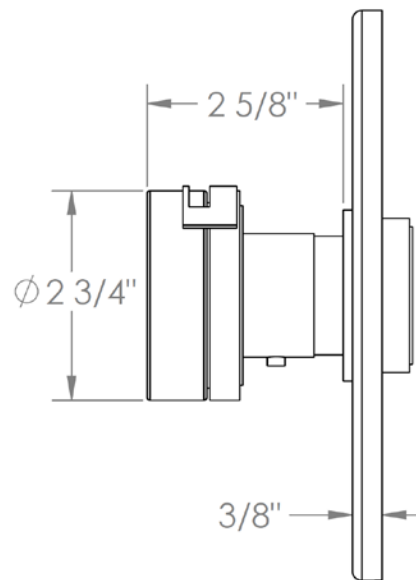

21-T10-E1

Trim Kit Only for Thermostatic Valve

For use with SS-TH1000 or SS-TH3000 concealed rough

21-T10-E2

Trim Kit Only for Thermostatic Valve

For use with SS-TH1000 or SS-TH3000 concealed rough